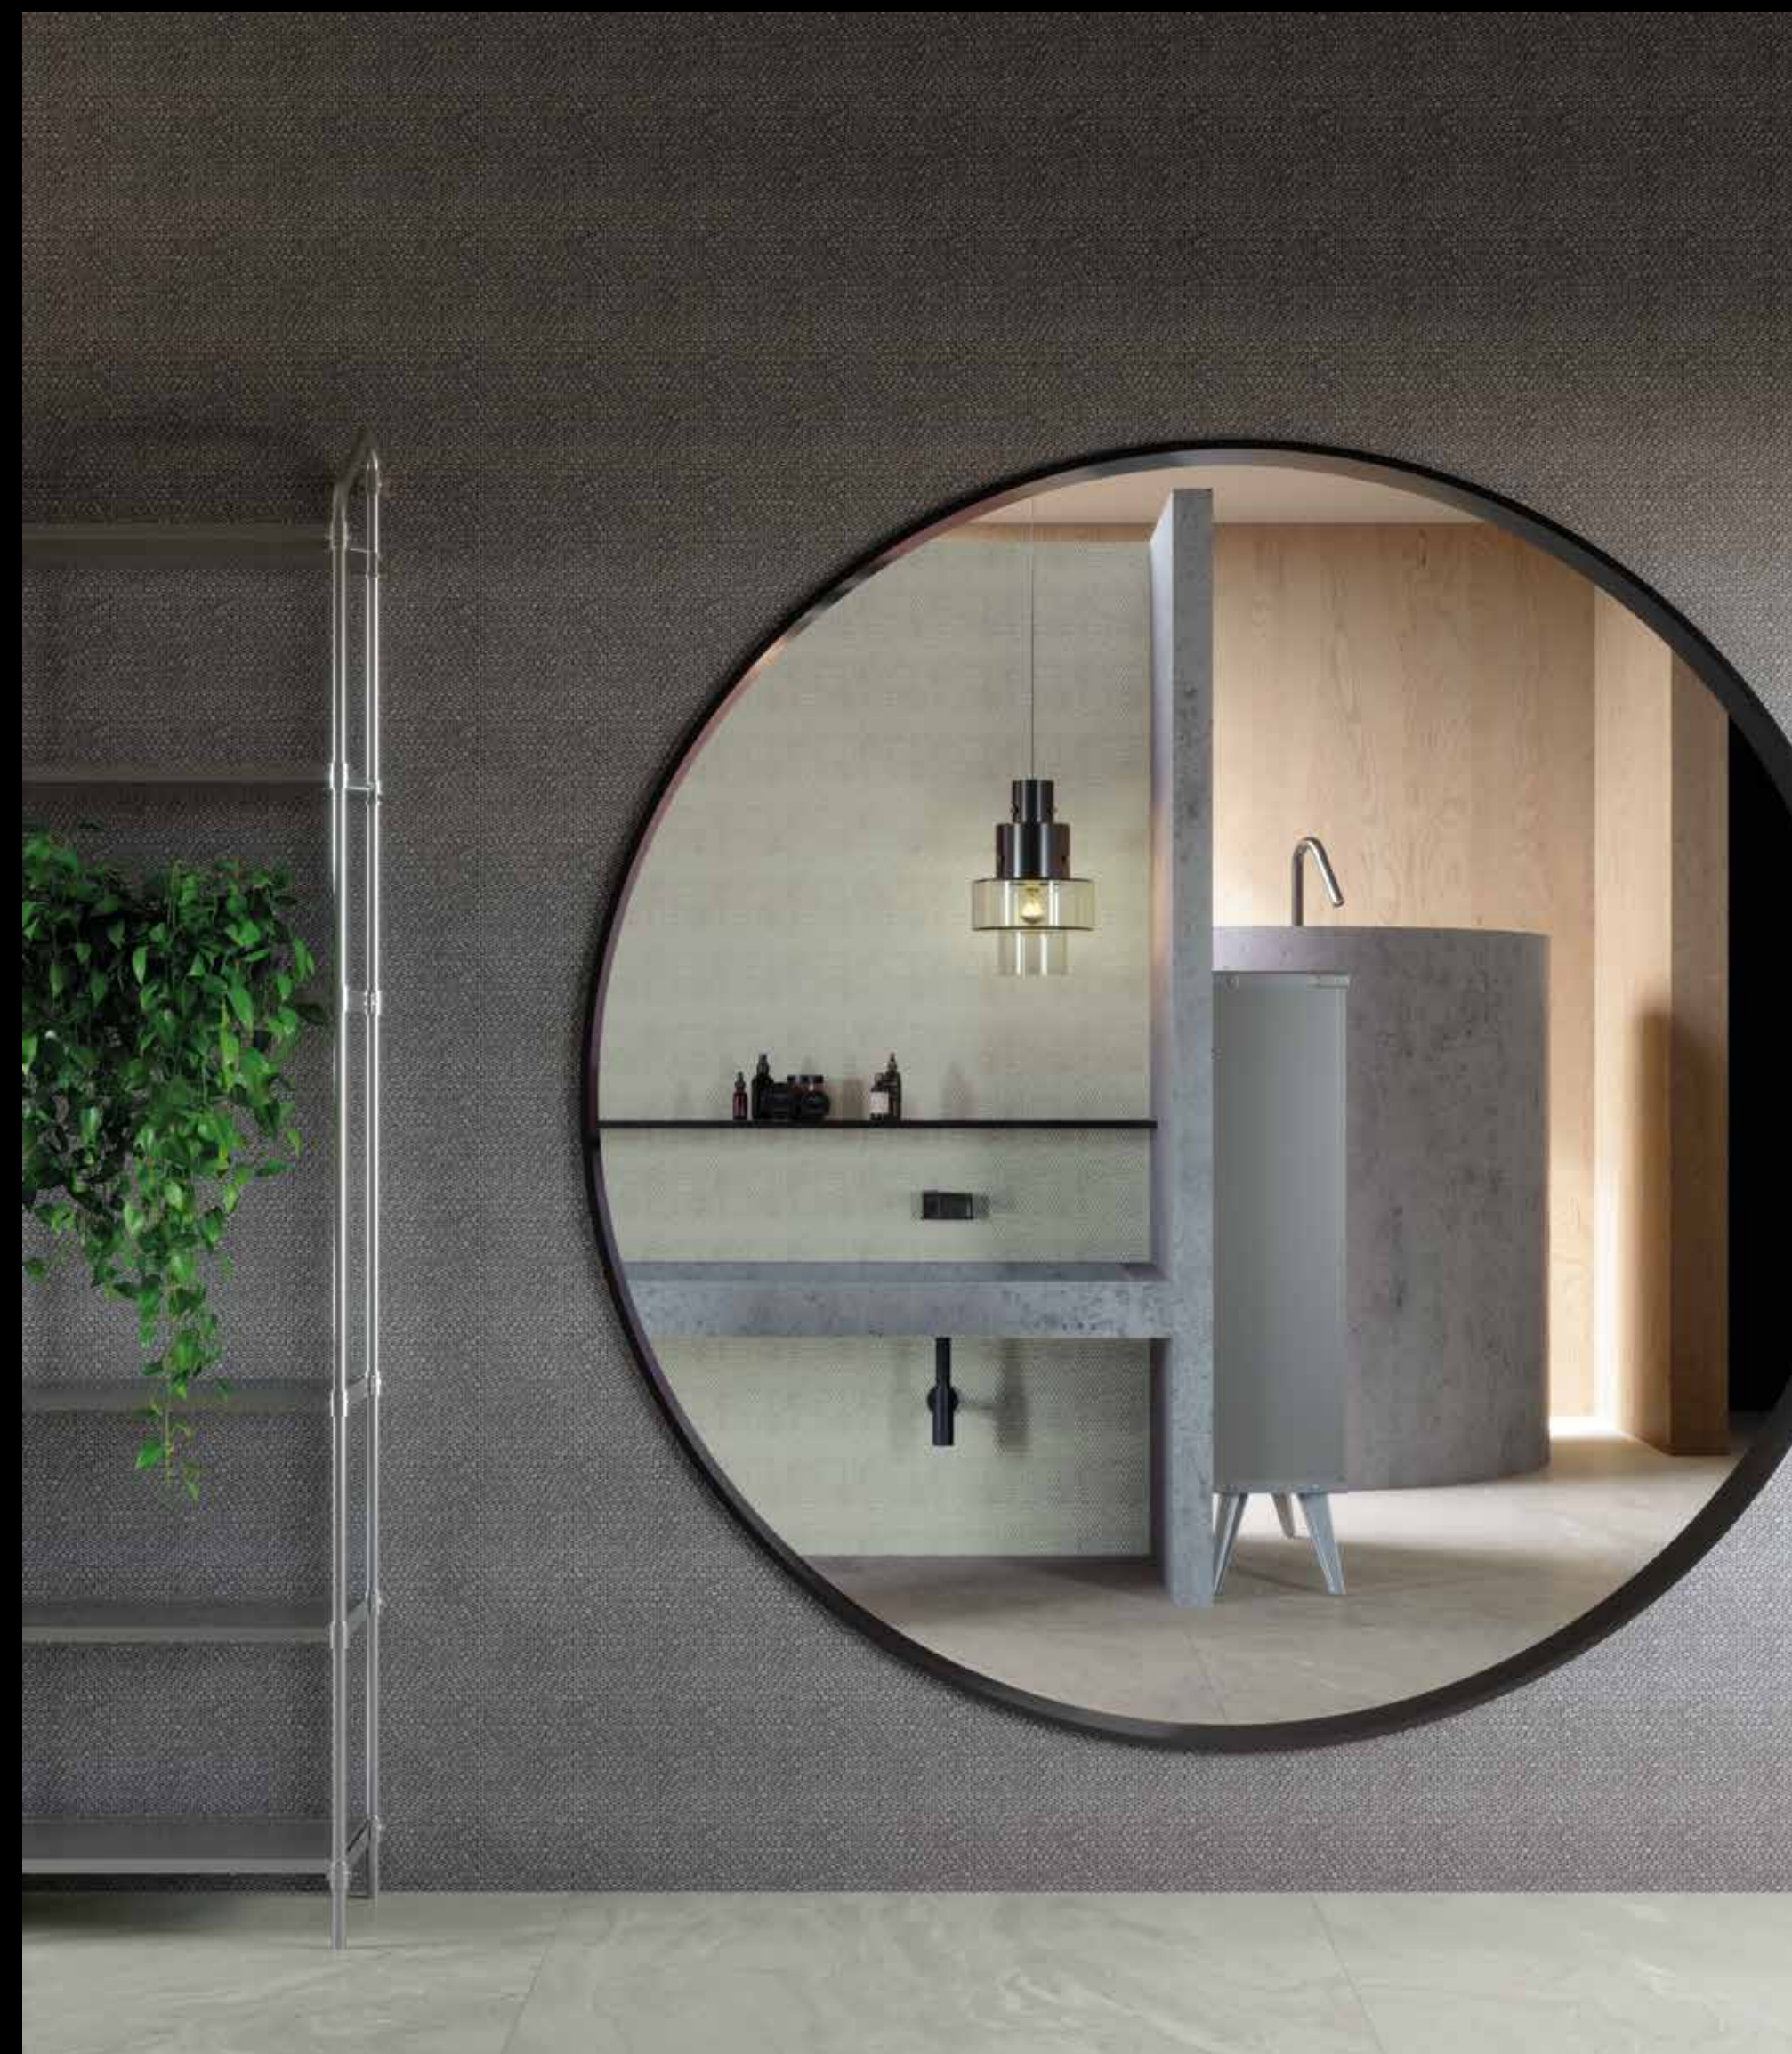

The most iconic and irresistible bubble wrap sheet served as inspiration for a new, eye-catching ceramic collection that makes you want to caress it, moved by the same irresistible impulse to touch it. Pluriball is a fascinating new ceramic surface for wall tiles in the small 20x20 format, with a captivating three-dimensional embossed design, available in five vibrant hues: Pink, Black, White, Blue, Lilac, Cobalt. A burst of pop energy with a bold and eclectic personality, ideal to add character and aesthetic appeal to spaces that stand out for their contemporary, lively and sophisticated style.

WHITE

BLUE

COBALT

BLACK

LILAC

PINK

Wall: Pluriball Black, White 20x20 cm
Floor: Liquid Stone Inox 120x120 cm

LIQUID STONE

Unpredictable style

Technology: Porcelain Stoneware

Sizes (cm): 120x120, 120x60, 60x60, 60x30

Thickness: 9 mm

Colors: Black, Bronze, Mud, Sand, Moss, Inox

Una "pietra ceramica" dall'animo liquido e imprevedibile. Con la collezione Liquid Stone - disponibile in sei affascinanti proposte cromatiche e una gamma di formati altamente versatile e attuale - lo stone look raggiunge nuove vette espressive, pietrificando l'eleganza istintiva della pietra magmatica in un istante stilistico dall'accattivante texture ipnotica. Fluidità materica e carattere distintivo al servizio del contemporary interior design più esigente e ambizioso.

A "ceramic stone" with an unpredictable liquid soul. In the Liquid Stone collection – available in six attractive color options and with a highly versatile and contemporary range of formats – the stone look reaches new heights of expression, turning the instinctive elegance of magmatic stone into a style statement with an intriguing hypnotic texture. A fluid texture and distinctive character for highly demanding and ambitious contemporary interior design projects.