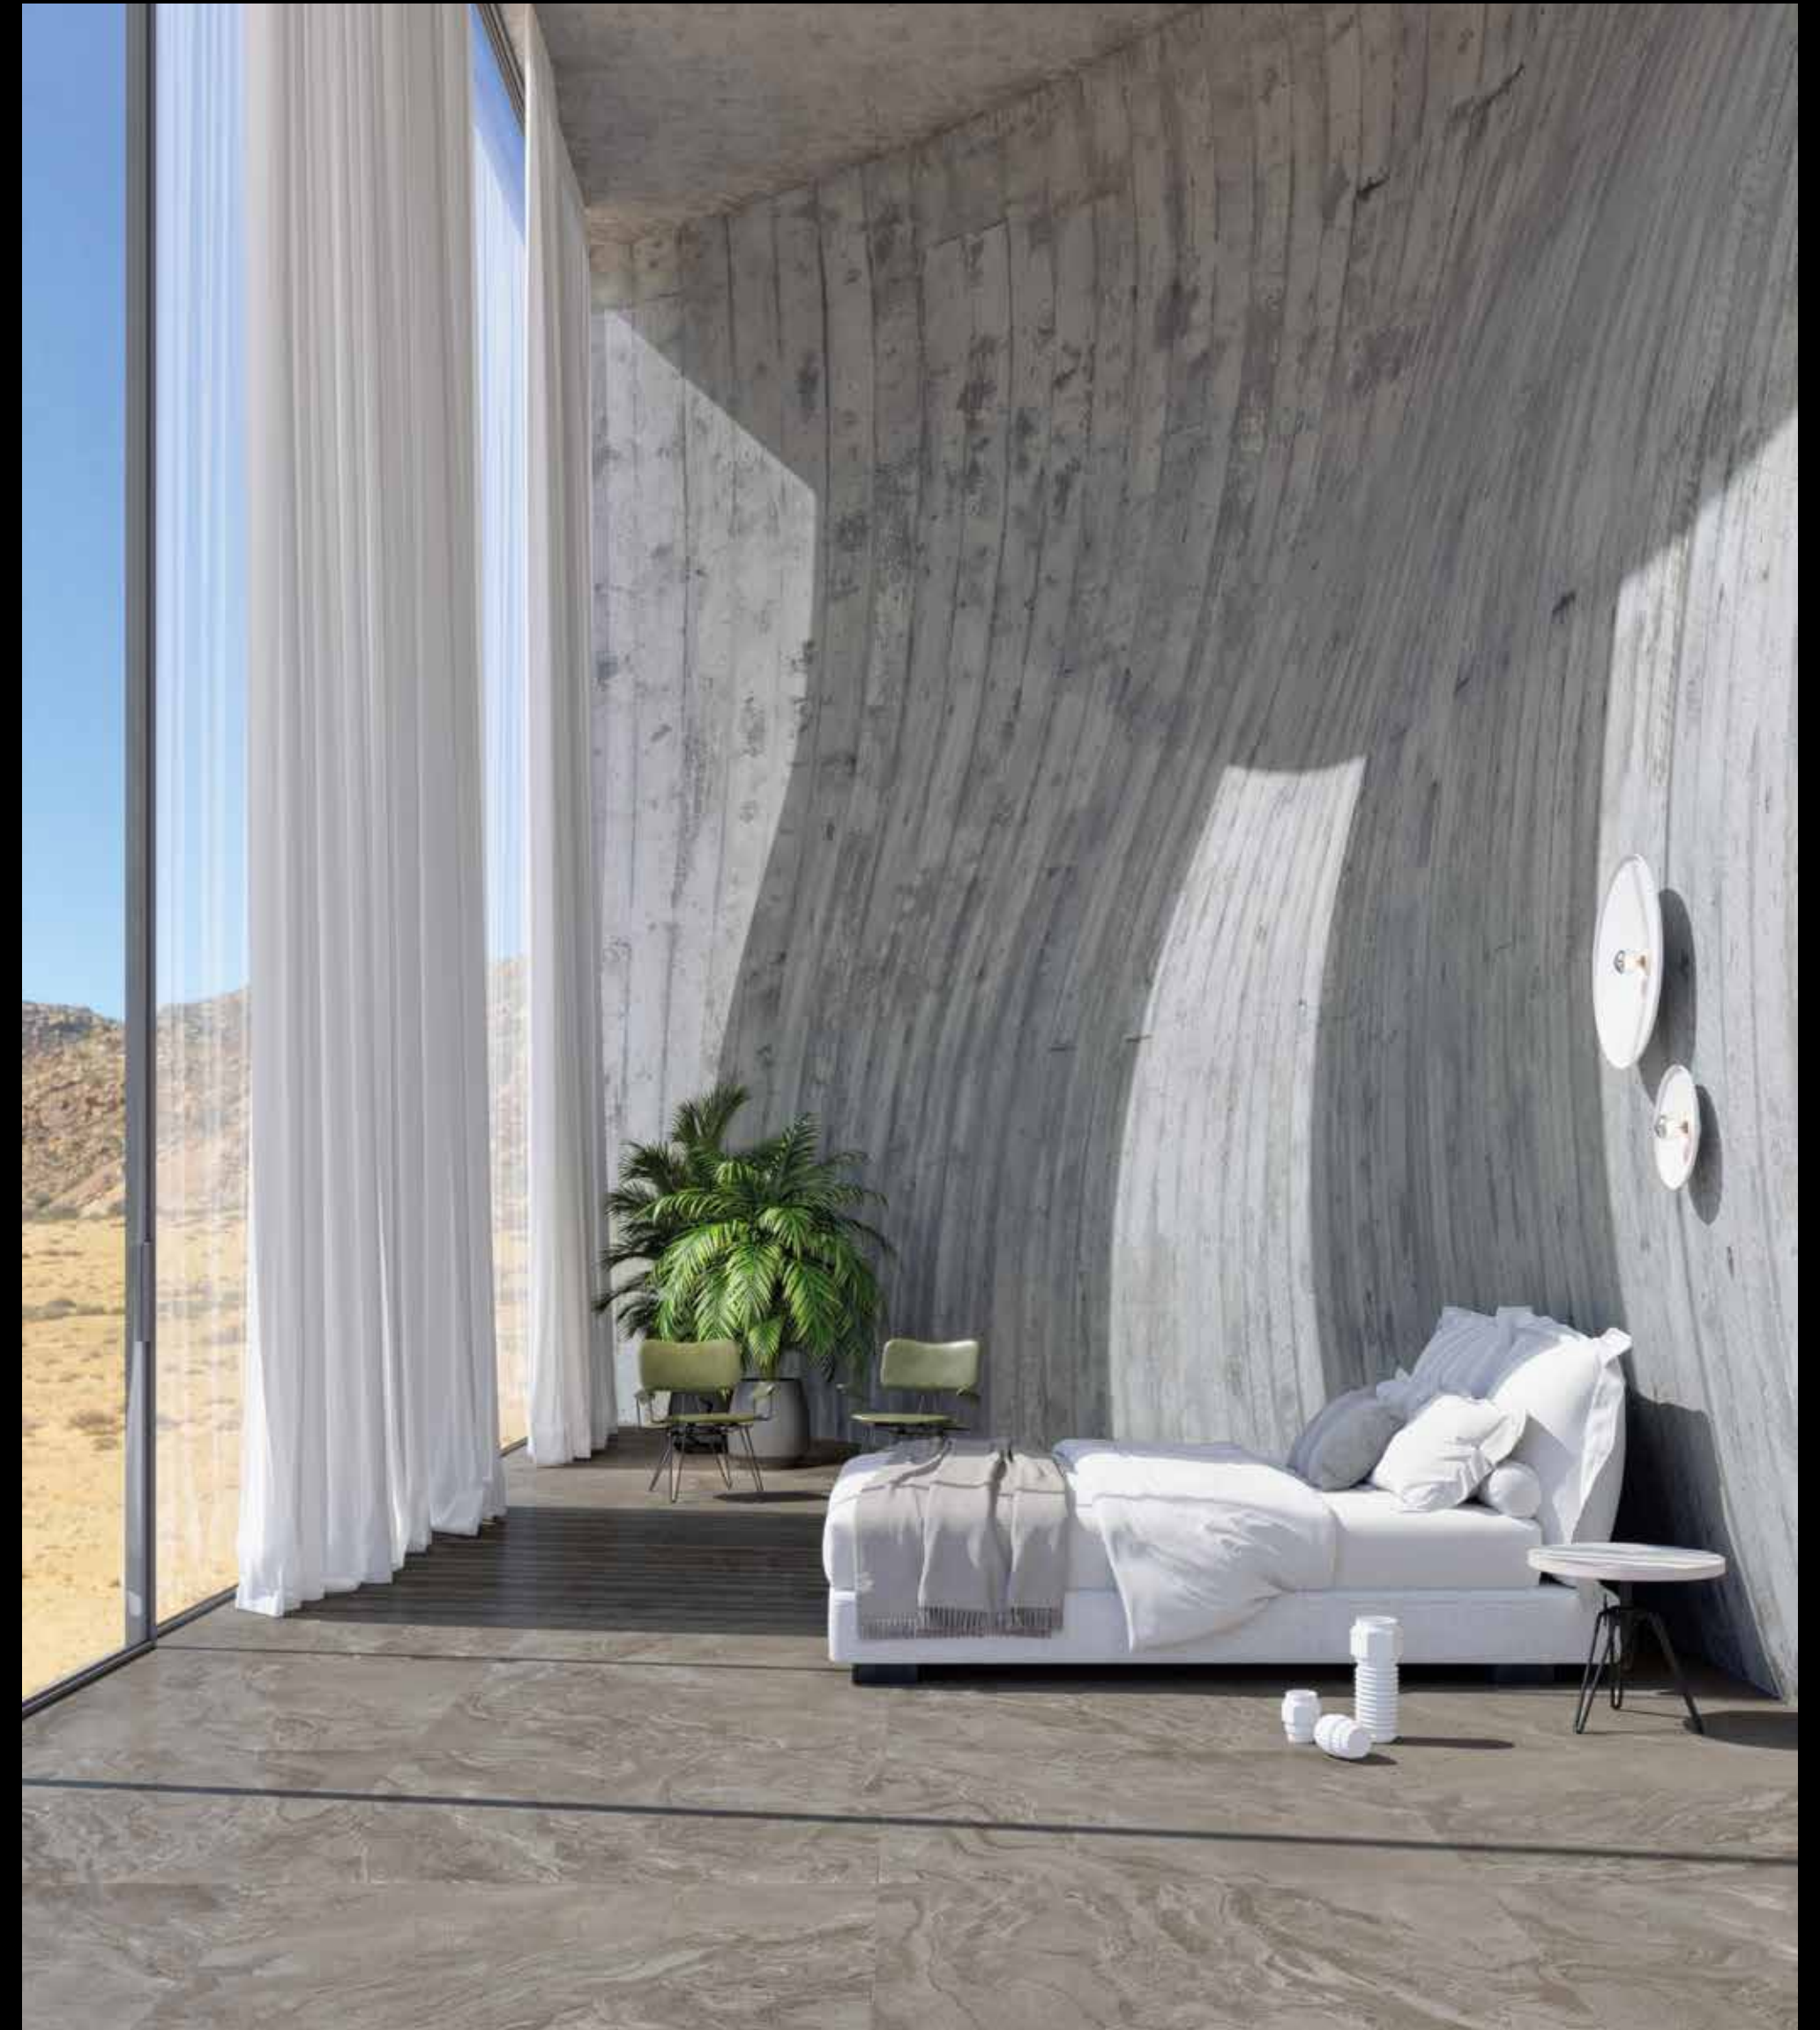

Floor: Liquid Stone Mud 120x120 cm